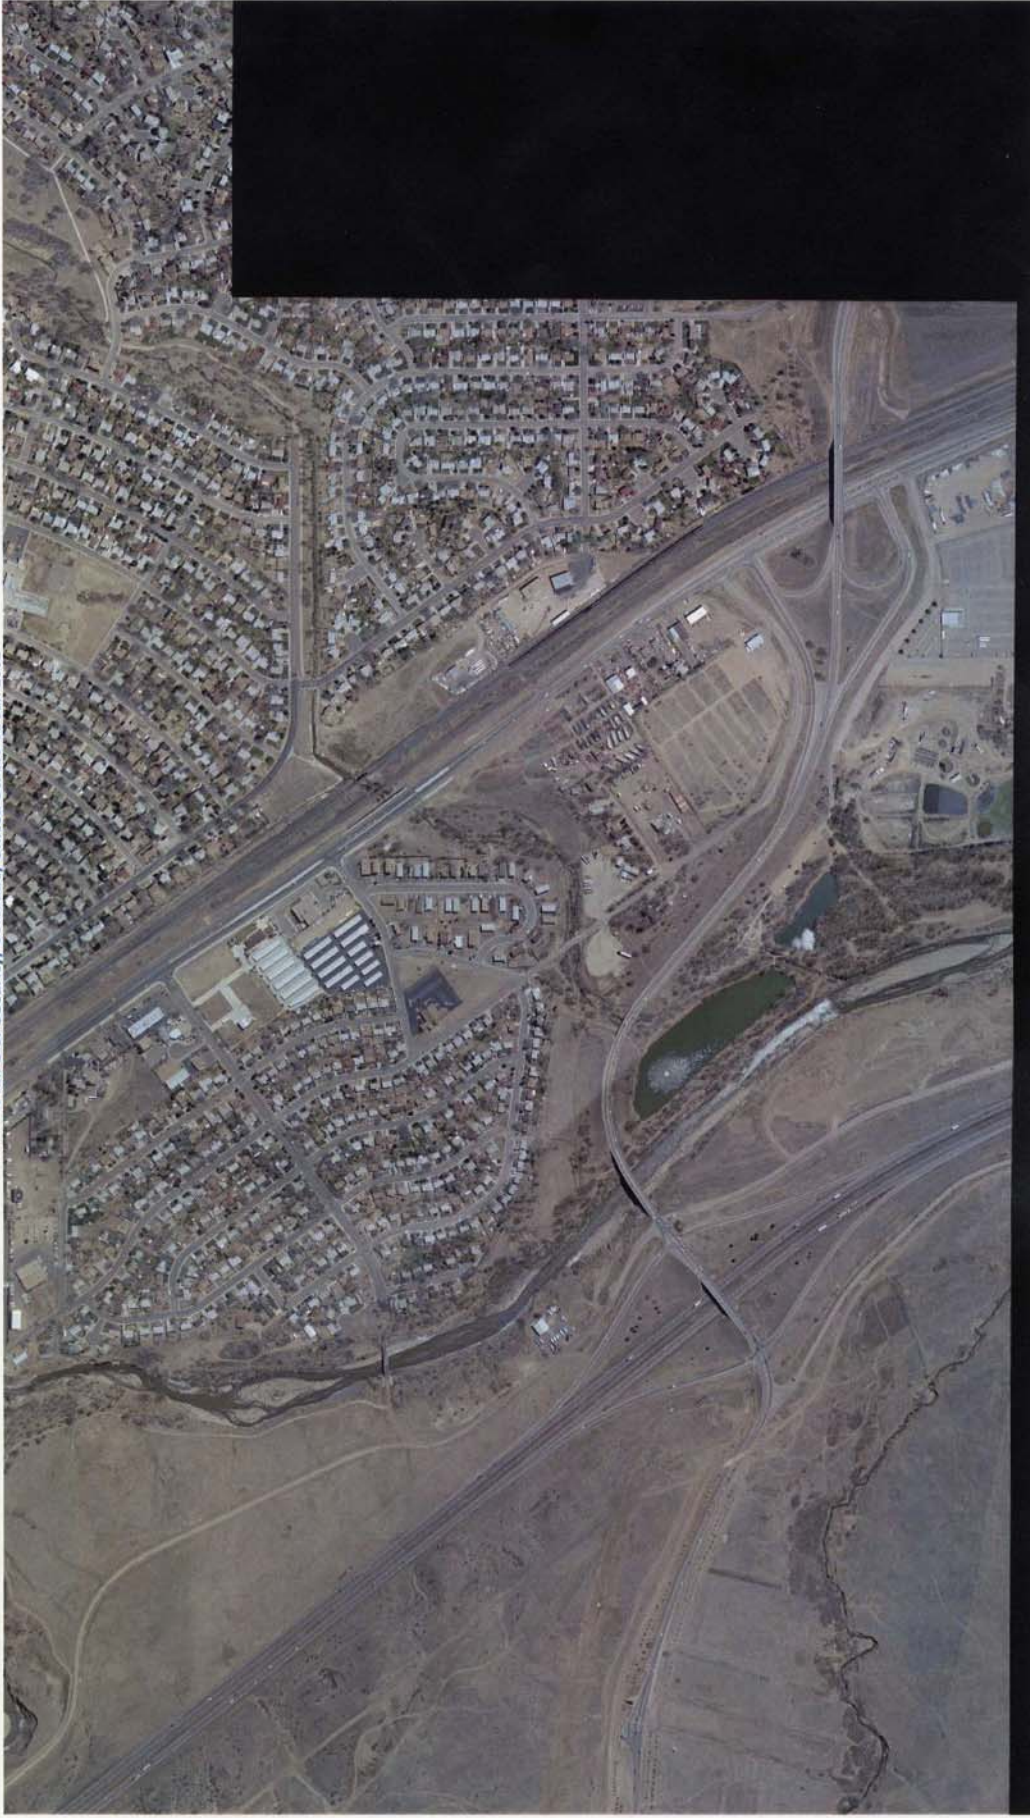

Send To Printer Back To TerraServer Change to 8.5x11 Print Size Show Grid Lines Change to Portrait
 **USGS** 4 km S of Security, Colorado, United States 01 Jan 2002

0 200M 200yd

Image courtesy of the U.S. Geological Survey
© 2004 Microsoft Corporation. **Terms of Use** **Privacy Statement**

Send To Printer Back To TerraServer Change to 8.5x11 Print Size Show Grid Lines Change to Portrait
USGS 4 km S of Security, Colorado, United States 04 Sep 1999

0 200M 200yd

Image courtesy of the U.S. Geological Survey
© 2004 Microsoft Corporation. **Terms of Use** **Privacy Statement**